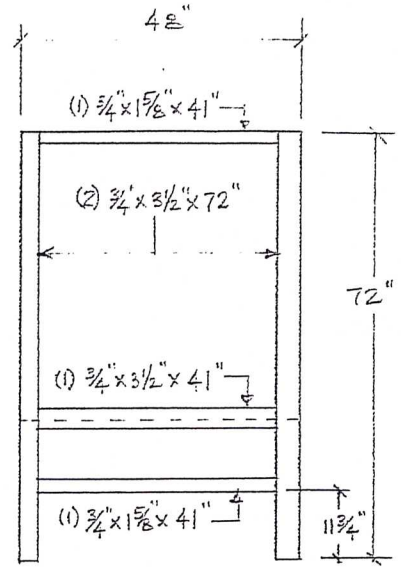

BACKER BOARD  
SCALE 3/8"=1'-0"

REAR BRACKET  
SCALE 3/8"=1'-0"

FRONT BRACKET  
SCALE 3/8"=1'-0"

SIDE VIEW  
SCALE 3/4"=1'-0"

MATERIAL LIST

- 2 Pcs. - 3/4" x 3 1/2" x 72" FRONT LEGS.
- 2 Pcs. - 3/4" x 3 1/2" x 48" REAR "
- 2 Pcs. - 3/4" x 3 1/2" x 41" HORIZ. BRACES
- 2 Pcs. - 3/4" x 1 5/8" x 41" " "
- 2 Pcs. - 3/4" x 1 5/8" x 20" Lp. to Lp.
- 1 Pcs. - 1/2" x 48" x 48" CDX. PLYWOOD
- 2 Pcs. - 3" "T"- HINGES
- 2 Pcs. - BRASS TABLE LEG BRACES