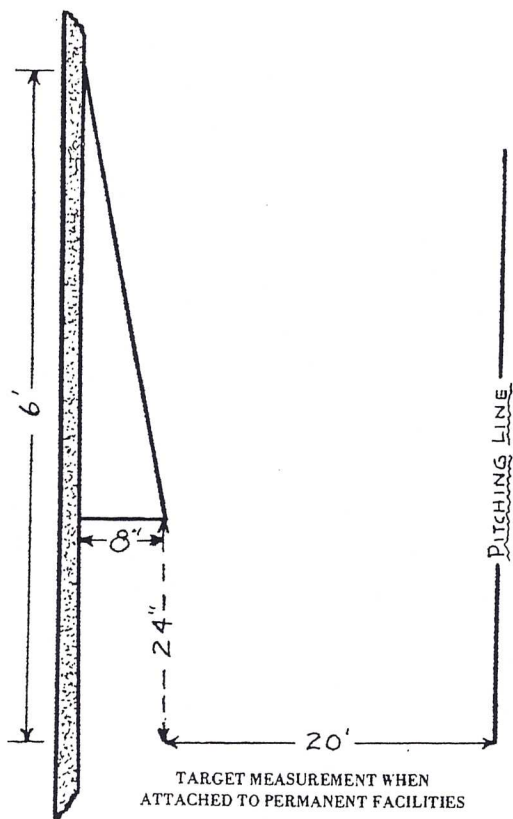

BACKER BOARD  
SCALE 3/8"=1'-0"

REAR BRACKET  
SCALE 3/8"=1'-0"

FRONT BRACKET  
SCALE 3/8"=1'-0"

SIDE VIEW  
SCALE 3/4"=1'-0"

MATERIAL LIST

- 2 Pcs. - 3/4" x 3 1/2" x 72" FRONT LEGS.
- 2 Pcs. - 3/4" x 3 1/2" x 48" REAR "
- 2 Pcs. - 3/4" x 3 1/2" x 41" HORIZ. BRACES
- 2 Pcs. - 3/4" x 1 5/8" x 41" " "
- 2 Pcs. - 3/4" x 1 5/8" x 20" Lp. to Lp.
- 1 Pcs. - 1/2" x 48" x 48" CDX. PLYWOOD
- 2 Pcs. - 3" "T"- HINGES
- 2 Pcs. - BRASS TABLE LEG BRACES