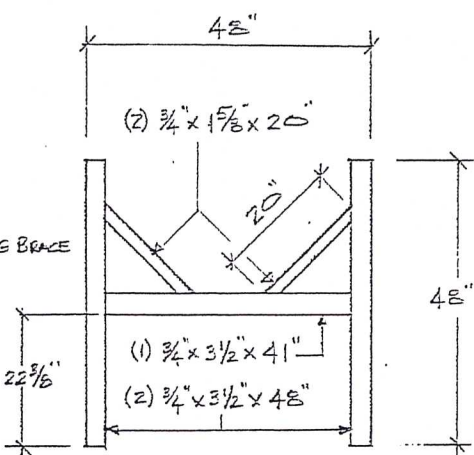

BACKER BOARD  
SCALE 3/8"=1'-0"

REAR BRACKET  
SCALE 3/8"=1'-0"

FRONT BRACKET  
SCALE 3/8"=1'-0"

SIDE VIEW  
SCALE 3/4"=1'-0"

MATERIAL LIST

- 2 Pcs. - 3/4" x 3 1/2" x 72" FRONT LEGS.
- 2 Pcs. - 3/4" x 3 1/2" x 48" REAR "
- 2 Pcs. - 3/4" x 3 1/2" x 41" HORIZ. BRACES
- 2 Pcs. - 3/4" x 1 5/8" x 41" " "
- 2 Pcs. - 3/4" x 1 5/8" x 20" Lp. to Lp.
- 1 Pcs. - 1/2" x 48" x 48" CDX. PLYWOOD
- 2 Pcs. - 3" "T"- HINGES
- 2 Pcs. - BRASS TABLE LEG BRACES